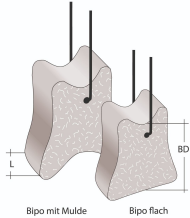

Bipo mD with wire

The Bipo with wire can be mounted on upright and horizontal reinforcement. The Bipo is manufactured with a flat contact surface as standard and can also be supplied with a trough on request. The Bipo is manufactured with an inserted black binding wire, which is also available in a galvanized version on request.

Bipo mD with wire

Article number	Title of variant	Concrete cover mm	L mm	Packaging piece/ metre/ metre by the metre/ bucket/ bag/ bundle/ box/ can	Packaging piece/pallet	Weight kg/100 pieces
22181000	Bipo 25 mD with wire	25	20	750 pieces/bag	24000	3,200
22182000	Bipo 30 mD with wire	30	22	500 pieces/bag	16000	3,700
22183000	Bipo 35 mD with wire	35	22	500 pieces/bag	16000	4,200
22184000	Bipo 40 mD with wire	40	22	500 pieces/bag	16000	5,800
22185000	Bipo 45 mD with wire	45	22	250 pieces/bag	8000	7,100
22186000	Bipo 50 mD with wire	50	22	250 pieces/bag	8000	7,800
22187000	Bipo 55 mD with wire	55	22	250 pieces/bag	8000	8,700
22188000	Bipo 60 mD with wire	60	24	200 pieces/bag	6400	9,800
22180000	Bipo 65 mD with wire	65	24	200 pieces/bag	6400	10,300
22188100	Bipo 70 mD with wire	70	24	175 pieces/bag	5600	11
22187300	Bipo 75 mD with wire	75	24	175 pieces/bag	5600	11,800
22188200	Bipo 80 mD with wire	80	24	150 pieces/bag	4800	12,200