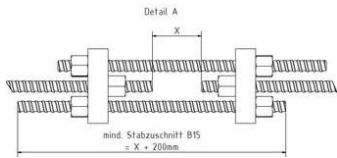

Turnbuckle B15 (galvanized)

Turnbuckle B15 for connecting and pre-tensioning BETOMAX® tie rods.

Article number	for tie rods type	Packaging piece/ metre/ metre by the metre/ bucket/ bag/ bundle/ box/ can	Weight kg/piece
18705015	B 15	Set of 2	0,740
18705015	B 15	Set of 2 pieces	0,740