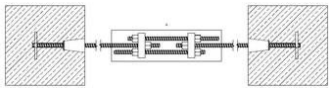

Turnbuckle B15 (galvanized)

Turnbuckle B15 for connecting and pre-tensioning BETOMAX® tie rods.

Article number	for tie rods type	Packaging piece/ metre/ metre by the metre/ bucket/ bag/ bundle/ box/ can	Weight kg/piece
18705015	B 15	Set of 2	0,740
18705015	B 15	Set of 2 pieces	0,740