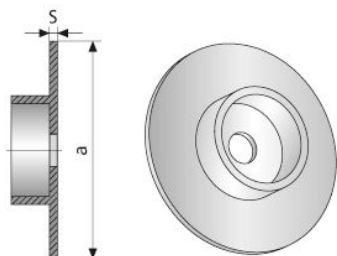

MKK® sealing cap

Prevents penetration of concrete into the MKK®.

Article number	Thread	a mm	S mm	Packaging piece/ metre/ metre by the metre/ bucket/ bag/ bundle/ box/ can	Weight kg/piece
18409100	B 15	63	1	50 pieces / carton	0,005
18409100	B 15	63	1	50 pieces/bag	0,005
14409200	B 20	68	1,500	50 pieces / carton	0,006
14409200	B 20	68	1,500	50 pieces/bag	0,006
21409300	B 26,5	103	2	50 pieces / carton	0,015
21409300	B 26,5	103	2	50 pieces/bag	0,015