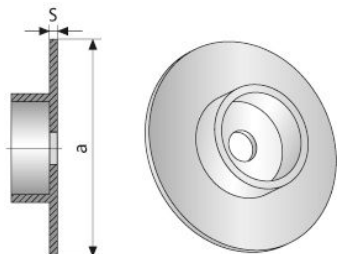

MKK® sealing cap

Prevents penetration of concrete into the MKK®.

Article number	Thread	a mm	S mm	Packaging piece/ metre/ metre by the metre/ bucket/ bag/ bundle/ box/ can	Weight kg/piece
18409100	B 15	63	1	50 pieces / carton	0,005
18409100	B 15	63	1	50 pieces/bag	0,005
14409200	B 20	68	1,500	50 pieces / carton	0,006
14409200	B 20	68	1,500	50 pieces/bag	0,006
21409300	B 26,5	103	2	50 pieces / carton	0,015
21409300	B 26,5	103	2	50 pieces/bag	0,015