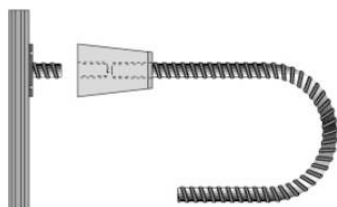

Nail plate for MKK®

For securing the MKK® BETOMAX® 15, for example, when used as a positioning cone. The nailing plate is fixed onto the formwork.

Article number	Title of variant	a mm	b mm	S mm	s mm	Packaging piece/ metre/ metre by the metre/ bucket/ bag/ bundle/ box/ can	Weight kg/piece
20469300	BETOMAX® 15	58	25		3	50 pieces	0,100
20469300	BETOMAX® 15	58	25	3		50 pieces	0,100
14469300	BETOMAX® 20	70	27		3	25 pieces	0,190
14469300	BETOMAX® 20	70	27	3		25 pieces	0,190
17651000	BETOMAX® 26,5	100	27		3	25 pieces	0,200
17651000	BETOMAX® 26,5	100	27	3		25 pieces	0,200