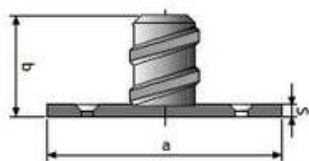

Nail plate for MKK®

For securing the MKK® BETOMAX® 15, for example, when used as a positioning cone. The nailing plate is fixed onto the formwork.

Article number	Title of variant	a mm	b mm	S mm	s mm	Packaging piece/ metre/ metre by the metre/ bucket/ bag/ bundle/ box/ can	Weight kg/piece
20469300	BETOMAX® 15	58	25		3	50 pieces	0,100
20469300	BETOMAX® 15	58	25	3		50 pieces	0,100
14469300	BETOMAX® 20	70	27		3	25 pieces	0,190
14469300	BETOMAX® 20	70	27	3		25 pieces	0,190
17651000	BETOMAX® 26,5	100	27		3	25 pieces	0,200
17651000	BETOMAX® 26,5	100	27	3		25 pieces	0,200