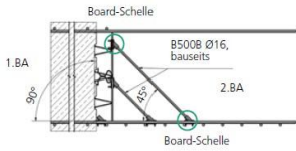

## Spacer tube plastic

Rough surface for better bond with concrete.

Article number	Title of variant	Shutter	Packaging piece/ metre/ metre by the metre/ bucket/ bag/ bundle/ box/ can	Weight kg/piece
30791656	Dist K-22, rough, bearing length 2,00 m	FLUPP® 22	100 metres/bunch	0,005
30791654	Dist K-22, rough, blanks	FLUPP® 22	100 Einheiten/Gebinde	0,019
30791646	Dist K-26, rough, bearing length 2,00 m	FLUPP® 26	50 metres/bunch	0,252
30791652	Dist K-26, rough, blanks	FLUPP® 26	100 Einheiten/Gebinde	0,001
30791644	Dist K-32, rough, bearing length 2,00 m	FLUPP® 32	50 metres/bunch	0,14
30791642	Dist K-32, rough, blanks	FLUPP® 32	100 Einheiten/Gebinde	0,064