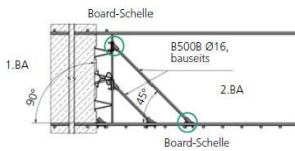

## Spacer tube plastic

Rough surface for better bond with concrete.

Article number	Title of variant	Shutter	Packaging piece/ metre/ metre by the metre/ bucket/ bag/ bundle/ box/ can	Weight kg/piece
30791656	Dist K-22, rough, bearing length 2,00 m	FLUPP® 22	100 metres/bunch	0,005
30791654	Dist K-22, rough, blanks	FLUPP® 22	100 Einheiten/Gebinde	0,019
30791646	Dist K-26, rough, bearing length 2,00 m	FLUPP® 26	50 metres/bunch	0,252
30791652	Dist K-26, rough, blanks	FLUPP® 26	100 Einheiten/Gebinde	0,001
30791644	Dist K-32, rough, bearing length 2,00 m	FLUPP® 32	50 metres/bunch	0,14
30791642	Dist K-32, rough, blanks	FLUPP® 32	100 Einheiten/Gebinde	0,064