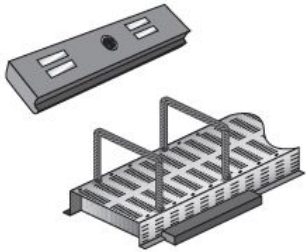

BETOMAX® PU magnet

PU magnet for securing COMAX® to steel shuttering. Easily applied and removed thanks to screw thread.

Applications, features, properties and benefits

Benefits:

Extremely powerful magnet: 4 magnets per 1.25 m element, 6 magnets per 2.50 m element

Special shape - with groove - exact fit for COMAX® P

Highly resistant: may be re-used up to ten times

Easily employed - tools or aids not required. Removal with the help of the embedded screw thread.

Suitable for pre-cast sections and construction sites.

Article number	Title of variant	Packaging piece/ metre/ metre by the metre/ bucket/ bag/ bundle/ box/ can	Weight kg/piece
43880010	BETOMAX® PU magnet, colour green . Length 14 cm, width 3,0 cm, height 2,0 cm	1 piece	0,250
43880010	BETOMAX® PU magnet, colour green . Length 14 cm, width 3.0 cm, height 2.0 cm	1 piece	0,250
90414550	Extraction tool for PU magnet	1 piece	0,090
90414550	Extraction tool for PU magnet	1 piece	0,090