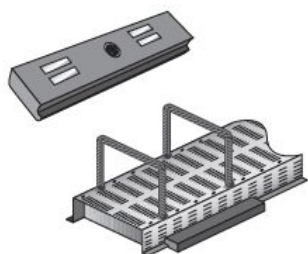

BETOMAX® PU magnet

PU magnet for securing COMAX® to steel shuttering. Easily applied and removed thanks to screw thread.

Applications, features, properties and benefits

Benefits:

Extremely powerful magnet: 4 magnets per 1.25 m element, 6 magnets per 2.50 m element

Special shape - with groove - exact fit for COMAX® P

Highly resistant: may be re-used up to ten times

Easily employed - tools or aids not required. Removal with the help of the embedded screw thread.

Suitable for pre-cast sections and construction sites.

Article number	Title of variant	Packaging piece/ metre/ metre by the metre/ bucket/ bag/ bundle/ box/ can	Weight kg/piece
43880010	BETOMAX® PU magnet, colour green . Length 14 cm, width 3,0 cm, height 2,0 cm	1 piece	0,250
43880010	BETOMAX® PU magnet, colour green . Length 14 cm, width 3.0 cm, height 2.0 cm	1 piece	0,250
90414550	Extraction tool for PU magnet	1 piece	0,090
90414550	Extraction tool for PU magnet	1 piece	0,090