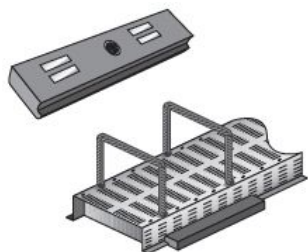

BETOMAX® PU magnet

PU magnet for securing COMAX® to steel shuttering. Easily applied and removed thanks to screw thread.

Applications, features, properties and benefits

Benefits:

Extremely powerful magnet: 4 magnets per 1.25 m element, 6 magnets per 2.50 m element

Special shape - with groove - exact fit for COMAX® P

Highly resistant: may be re-used up to ten times

Easily employed - tools or aids not required. Removal with the help of the embedded screw thread.

Suitable for pre-cast sections and construction sites.

Article number	Title of variant	Packaging piece/ metre/ metre by the metre/ bucket/ bag/ bundle/ box/ can	Weight kg/piece
43880010	BETOMAX® PU magnet, colour green . Length 14 cm, width 3,0 cm, height 2,0 cm	1 piece	0,250
43880010	BETOMAX® PU magnet, colour green . Length 14 cm, width 3.0 cm, height 2.0 cm	1 piece	0,250
90414550	Extraction tool for PU magnet	1 piece	0,090
90414550	Extraction tool for PU magnet	1 piece	0,090