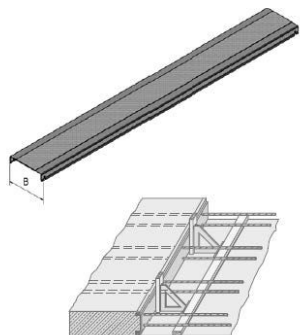

## COMAX® - stop end plate P

Comax shuttering strip P is KOMO certified  
 Outstanding compatibility ensured by profiling and perforation  
 Standard lengths of 0.83, 1.25 and 2.50 m  
 Other lengths on request  
 Various hole diameters and spacings available  
 No removal of or partial chiselling away from shuttering  
 Perforation free of charge with standard lengths

### Comment to article

Andere Längen auf Anfrage

Article number	Title of variant	Width B mm	Packaging piece/ metre/ metre by the metre/ bucket/ bag/ bundle/ box/ can	Weight kg/metre
42060000	Shuttering plate P / 1,25 metre	60	linear metre	0,639
42060000	Shuttering plate P / 1,25 metre	60	linear metre	0,639
42080000	Shuttering plate P / 1,25 metre	80	linear metre	0,720
42080000	Shuttering plate P / 1,25 metre	80	linear metre	0,720
42110000	Shuttering plate P / 1,25 metre	110	linear metre	0,879
42110000	Shuttering plate P / 1,25 metre	110	linear metre	0,879
42140000	Shuttering plate P / 1,25 metre	140	linear metre	1,056
42140000	Shuttering plate P / 1,25 metre	140	linear metre	1,056
42160000	Shuttering plate P / 1,25 metre	160	linear metre	1,200
42160000	Shuttering plate P / 1,25 metre	160	linear metre	1,200
42190000	Shuttering plate P / 1,25 metre	190	linear metre	1,420
42190000	Shuttering plate P / 1,25 metre	190	linear metre	1,420
42220000	Shuttering plate P / 1,25 metre	220	linear metre	1,630
42220000	Shuttering plate P / 1,25 metre	220	linear metre	1,630
42240000	Shuttering plate P / 1,25 metre	240	linear metre	1,630
42240000	Shuttering plate P / 1,25 metre	240	linear metre	1,630