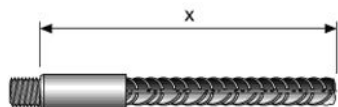

GripTec GTB-A - connecting rod

Connecting bar for GripTec GTBreinforcement system.
Standard lengths available immediately ex works.

Article number	Length x m	BSt Ø mm	Packaging piece/ metre/ metre by the metre/ bucket/ bag/ bundle/ box/ can	Weight kg/piece
32122050	0,500	12	1 piece	0,558
32122060	0,600	12	1 piece	0,647
32122085	0,850	12	1 piece	0,869
32122115	1,150	12	1 piece	1,135
32142070	0,700	14	1 piece	0,983
32142095	0,950	14	1 piece	1,284
32142135	1,350	14	1 piece	1,768
32162110	1,100	16	1 piece	1,885
32162155	1,550	16	1 piece	2,595
32162220	2,200	16	1 piece	3,620
32202135	1,350	20	1 piece	3,600
32202190	1,900	20	1 piece	4,962
32202275	2,750	20	1 piece	7,053
32252170	1,700	25	1 piece	7,030
32252245	2,450	25	1 piece	9,920
32282190	1,900	28	1 piece	9,815
32282270	2,700	28	1 piece	13,682
32322215	2,150	32	1 piece	14,474
32322310	3,100	32	1 piece	20,481
32402290	2,900	40	1 piece	30,504