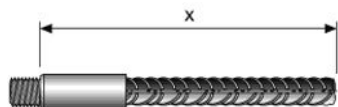

GripTec GTB-A - connecting rod

Connecting bar for GripTec GTB reinforcement system.
Standard lengths available immediately ex works.

Article number	Length x m	BSt Ø mm	Packaging piece/ metre/ metre by the metre/ bucket/ bag/ bundle/ box/ can	Weight kg/piece
32122050	0,500	12	1 piece	0,558
32122060	0,600	12	1 piece	0,647
32122085	0,850	12	1 piece	0,869
32122115	1,150	12	1 piece	1,135
32142070	0,700	14	1 piece	0,983
32142095	0,950	14	1 piece	1,284
32142135	1,350	14	1 piece	1,768
32162110	1,100	16	1 piece	1,885
32162155	1,550	16	1 piece	2,595
32162220	2,200	16	1 piece	3,620
32202135	1,350	20	1 piece	3,600
32202190	1,900	20	1 piece	4,962
32202275	2,750	20	1 piece	7,053
32252170	1,700	25	1 piece	7,030
32252245	2,450	25	1 piece	9,920
32282190	1,900	28	1 piece	9,815
32282270	2,700	28	1 piece	13,682
32322215	2,150	32	1 piece	14,474
32322310	3,100	32	1 piece	20,481
32402290	2,900	40	1 piece	30,504