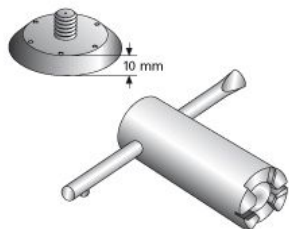

GripTec GTB - nail plate

For fixing GripTec GTBsocket bar (M) to the formwork.

Article number	Title of variant	BSt Ø mm	Packaging piece/ metre/ metre by the metre/ bucket/ bag/ bundle/ box/ can	Weight kg/piece
32128000	GTB nail plate	12	100 pieces/bag	0,011
32148000	GTB nail plate	14	100 pieces/bag	0,012
32168000	GTB nail plate	16	100 pieces/bag	0,012
32208000	GTB nail plate	20	100 pieces/bag	0,011
32258000	GTB nail plate	25	250 pieces/bag	0,013
32288000	GTB nail plate	28	250 pieces/bag	0,015
32328000	GTB nail plate	32	250 pieces/bag	0,012
92001032	Nail plate nut with toggle		1 piece/bag	0,340