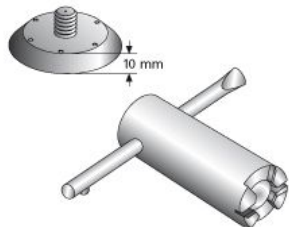

## GripTec GTB - nail plate

For fixing GripTec GTBsocket bar (M) to the formwork.

Article number	Title of variant	BSt Ø mm	Packaging piece/ metre/ metre by the metre/ bucket/ bag/ bundle/ box/ can	Weight kg/piece
32128000	GTB nail plate	12	100 pieces/bag	0,011
32148000	GTB nail plate	14	100 pieces/bag	0,012
32168000	GTB nail plate	16	100 pieces/bag	0,012
32208000	GTB nail plate	20	100 pieces/bag	0,011
32258000	GTB nail plate	25	250 pieces/bag	0,013
32288000	GTB nail plate	28	250 pieces/bag	0,015
32328000	GTB nail plate	32	250 pieces/bag	0,012
92001032	Nail plate nut with toggle		1 piece/bag	0,340