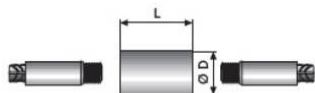

GripTec GTB-EK-stainless steel connector

Stainless steel connector GripTec GTB-EK for use in areas at risk of corrosion.

Article number	Thread	Ø D mm	BSt Ø mm	L mm	Packaging piece/ metre/ metre by the metre/ bucket/ bag/ bundle/ box/ can	Weight kg/piece
32121418	M 14 x 2,0	23	12	45	1 piece	0,140
32141618	M 16 x 2,0	27	14	50	1 piece	0,220
32161818	M 18 x 2,5	30	16	55	1 piece	0,260
32202218	M 22 x 2,5	38	20	60	1 piece	0,400
32252718	M 27 x 3,0	47	25	65	1 piece	0,760
32283018	M 30 x 2,5	53	28	75	1 piece	1,100
a. A. - 1 2	M 33 x 3,5	59	32	85	1 piece	1,44
a. A. - 1	M 42 x 4,5	74	40	95	1 piece	2,370