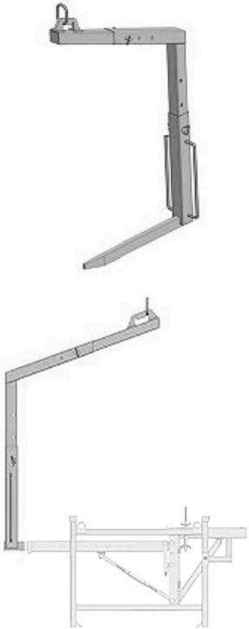

Crane mount

Crane mount to help assemble the pre-assembled cornice brackets.

Comment to article

For rent only.

Article number	Title of variant	Packaging piece/ metre/ metre by the metre/ bucket/ bag/ bundle/ box/ can	Weight kg/piece
44102008	Crane mount	1 piece	89
45101118	Crane pick-up	1 piece	89,000