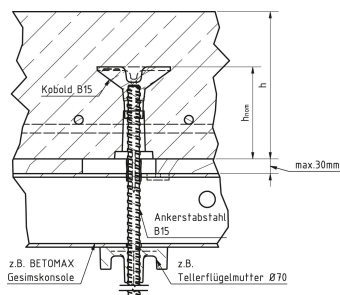

## Kobold® B 15-12

Retaining element with BETOMAX® B 15 threaded rod, for mounting GK-2000 ledge consoles.

### Comment to article

All parts available individually.

Article number	Title of variant	Packaging piece/ metre/ metre by the metre/ bucket/ bag/ bundle/ box/ can	Weight kg/piece	Weight kg/1000 pieces
34041120	Set Kobold® B 15-12 with spacer sleeve, nail foot, Rod B 15 GK 12 and disc wing nut Ø 70.	10 pieces	1,583	
39035000	Stainless steel nails 35 mm	200 pieces		0,78
66320312	Stopf 20, telegrey 1, dark	100 pieces		2,37
66320314	Stopf 20, telegrey 4, light	100 pieces		2,37
34041000	Kobold B15	25 pieces	0,53	
34041100	Kobold B15 with spacer sleeve and nail foot	25 pieces	0,567	
34006000	Spacer sleeve	50 pieces	0,007	
34004000	Nail foot	50 pieces	0,02	
3404110	Bar with marking	1 piece	0,62	
20480700	Cup wing nut Ø 70	50 pieces	0,406	
34041122	Hot glue gun	1 piece	0,18	
34041124	Replacement glue stick	50 pieces	0,015	