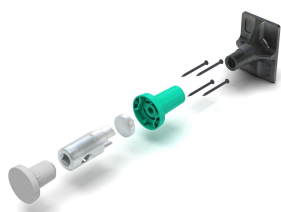

## Kobold® B 15-12

Retaining element with BETOMAX® B 15 threaded rod, for mounting GK-2000 ledge consoles.

### Comment to article

All parts available individually.

Article number	Title of variant	Packaging piece/ metre/ metre by the metre/ bucket/ bag/ bundle/ box/ can	Weight kg/piece	Weight kg/1000 pieces
34041120	Set Kobold® B 15-12 with spacer sleeve, nail foot, Rod B 15 GK 12 and disc wing nut Ø 70.	10 pieces	1,583	
39035000	Stainless steel nails 35 mm	200 pieces		0,78
66320312	Stopf 20, telegrey 1, dark	100 pieces		2,37
66320314	Stopf 20, telegrey 4, light	100 pieces		2,37
34041000	Kobold B15	25 pieces	0,53	
34041100	Kobold B15 with spacer sleeve and nail foot	25 pieces	0,567	
34006000	Spacer sleeve	50 pieces	0,007	
34004000	Nail foot	50 pieces	0,02	
3404110	Bar with marking	1 piece	0,62	
20480700	Cup wing nut Ø 70	50 pieces	0,406	
34041122	Hot glue gun	1 piece	0,18	
34041124	Replacement glue stick	50 pieces	0,015	