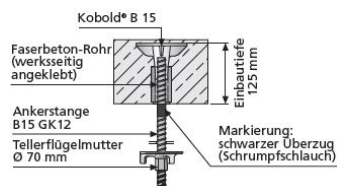

Kobold® B 15 FB-12

Retaining element with BETOMAX® B 15 threaded rod, for mounting GK-2000 ledge consoles.

Comment to article

All parts available individually.

Article number	Title of variant	Packaging piece/ metre/ metre by the metre/ bucket/ bag/ bundle/ box/ can	Weight kg/piece
34046120	Set Kobold® B 15 FB-12 with FB spacer tube, nail plug new, Rod B 15 GK 12 and Disk wing nut Ø 70	10 pieces	1,698
34046068	FB plug 26/20	50 pieces	0,020
86430052	Betofix adhesive 600ml Loop bag with spout (enough for approx. 90 FB plugs)	1 piece	0,920
34046055	Kobold B15 FB	20 pieces	0,873
34041140	Bar with marking	1 piece	0,620
20480700	Cup wing nut Ø 70	50 pieces	0,406