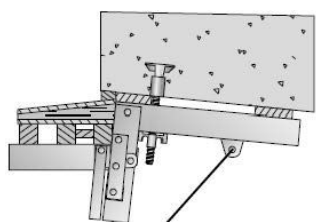

Kobold® B 15 FB-12

Retaining element with BETOMAX® B 15 threaded rod, for mounting GK-2000 ledge consoles.

Comment to article

All parts available individually.

Article number	Title of variant	Packaging piece/ metre/ metre by the metre/ bucket/ bag/ bundle/ box/ can	Weight kg/piece
34046120	Set Kobold® B 15 FB-12 with FB spacer tube, nail plug new, Rod B 15 GK 12 and Disk wing nut Ø 70	10 pieces	1,698
34046068	FB plug 26/20	50 pieces	0,020
86430052	Betofix adhesive 600ml Loop bag with spout (enough for approx. 90 FB plugs)	1 piece	0,920
34046055	Kobold B15 FB	20 pieces	0,873
34041140	Bar with marking	1 piece	0,620
20480700	Cup wing nut Ø 70	50 pieces	0,406