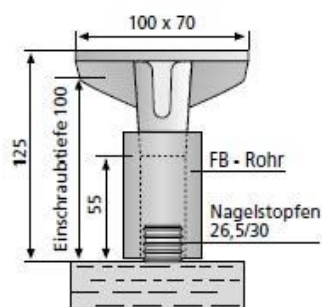

Kobold® B 15 FB-12

Retaining element with BETOMAX® B 15 threaded rod, for mounting GK-2000 ledge consoles.

Comment to article

All parts available individually.

Article number	Title of variant	Packaging piece/ metre/ metre by the metre/ bucket/ bag/ bundle/ box/ can	Weight kg/piece
34046120	Set Kobold® B 15 FB-12 with FB spacer tube, nail plug new, Rod B 15 GK 12 and Disk wing nut Ø 70	10 pieces	1,698
34046068	FB plug 26/20	50 pieces	0,020
86430052	Betofix adhesive 600ml Loop bag with spout (enough for approx. 90 FB plugs)	1 piece	0,920
34046055	Kobold B15 FB	20 pieces	0,873
34041140	Bar with marking	1 piece	0,620
20480700	Cup wing nut Ø 70	50 pieces	0,406