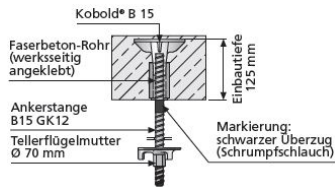

Kobold® B 15 FB-12

Retaining element with BETOMAX® B 15 threaded rod, for mounting GK-2000 ledge consoles.

Comment to article

All parts available individually.

Article number	Title of variant	Packaging piece/ metre/ metre by the metre/ bucket/ bag/ bundle/ box/ can	Weight kg/piece
34046120	Set Kobold® B 15 FB-12 with FB spacer tube, nail plug new, Rod B 15 GK 12 and Disk wing nut Ø 70	10 pieces	1,698
34046068	FB plug 26/20	50 pieces	0,020
86430052	Betofix adhesive 600ml Loop bag with spout (enough for approx. 90 FB plugs)	1 piece	0,920
34046055	Kobold B15 FB	20 pieces	0,873
34041140	Bar with marking	1 piece	0,620
20480700	Cup wing nut Ø 70	50 pieces	0,406