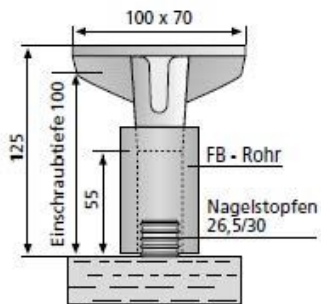

Kobold® B 15 FB-12

Retaining element with BETOMAX® B 15 threaded rod, for mounting GK-2000 ledge consoles.

Comment to article

All parts available individually.

Article number	Title of variant	Packaging piece/ metre/ metre by the metre/ bucket/ bag/ bundle/ box/ can	Weight kg/piece
34046120	Set Kobold® B 15 FB-12 with FB spacer tube, nail plug new, Rod B 15 GK 12 and Disk wing nut Ø 70	10 pieces	1,698
34046068	FB plug 26/20	50 pieces	0,020
86430052	Betofix adhesive 600ml Loop bag with spout (enough for approx. 90 FB plugs)	1 piece	0,920
34046055	Kobold B15 FB	20 pieces	0,873
34041140	Bar with marking	1 piece	0,620
20480700	Cup wing nut Ø 70	50 pieces	0,406