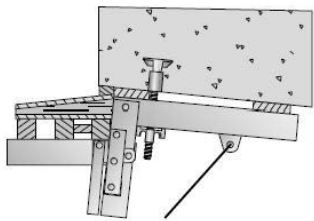

Kobold® B 15 FB-12

Retaining element with BETOMAX® B 15 threaded rod, for mounting GK-2000 ledge consoles.

Comment to article

All parts available individually.

Article number	Title of variant	Packaging piece/ metre/ metre by the metre/ bucket/ bag/ bundle/ box/ can	Weight kg/piece
34046120	Set Kobold® B 15 FB-12 with FB spacer tube, nail plug new, Rod B 15 GK 12 and Disk wing nut Ø 70	10 pieces	1,698
34046068	FB plug 26/20	50 pieces	0,020
86430052	Betofix adhesive 600ml Loop bag with spout (enough for approx. 90 FB plugs)	1 piece	0,920
34046055	Kobold B15 FB	20 pieces	0,873
34041140	Bar with marking	1 piece	0,620
20480700	Cup wing nut Ø 70	50 pieces	0,406