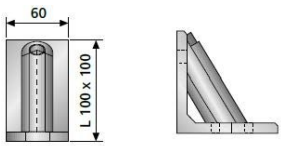

Sheet pile console SWK 2000 Accessories

Sheet pile bracket holder
(screwable)

Sheet pile bracket holder
(weldable)

Spacer 55 concrete cover
(recoverable)

Removal tool for spacer can be rented on request.

Sheet pile bracket holder
(clampable)

Sheet pile console SWK 2000 Accessories

Article number	Title of variant	Packaging piece/ metre/ metre by the metre/ bucket/ bag/ bundle/ box/ can	Weight kg/metre	Weight kg/piece	Weight kg/1000 pieces
44201510	SWH BETOMAX® 15, screwable	1 piece		1,66	
44201520	SWH BETOMAX® 15, weldable	1 piece		1,24	
44201550	Spacer for concrete cover 55 mm	1 piece		10,06	
14392020	Exposed concrete plug MKK B20	60 pieces		0,337	
44201530	SWH BETOMAX® 15, clampable	1 piece		1,690	
20430080	Thread protection plug B15, Colour: white	1 piece		0,005	
60526900	Cone EX 26	250 pieces			15,530
63122130	Dist K-22, rough, blanks	Metre	0,210		