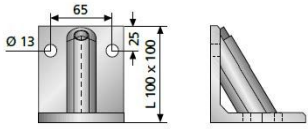

Sheet pile console SWK 2000 Accessories

Sheet pile bracket holder
(screwable)

Sheet pile bracket holder
(weldable)

Spacer 55 concrete cover
(recoverable)

Removal tool for spacer can be rented on request.

Sheet pile bracket holder
(clampable)

Sheet pile console SWK 2000 Accessories

Article number	Title of variant	Packaging piece/ metre/ metre by the metre/ bucket/ bag/ bundle/ box/ can	Weight kg/metre	Weight kg/piece	Weight kg/1000 pieces
44201510	SWH BETOMAX® 15, screwable	1 piece		1,66	
44201520	SWH BETOMAX® 15, weldable	1 piece		1,24	
44201550	Spacer for concrete cover 55 mm	1 piece		10,06	
14392020	Exposed concrete plug MKK B20	60 pieces		0,337	
44201530	SWH BETOMAX® 15, clampable	1 piece		1,690	
20430080	Thread protection plug B15, Colour: white	1 piece		0,005	
60526900	Cone EX 26	250 pieces			15,530
63122130	Dist K-22, rough, blanks	Metre	0,210		