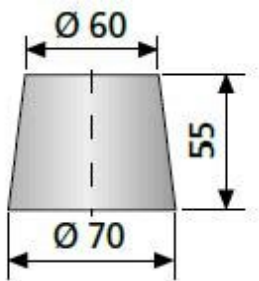

Spacer 55 concrete cover
(recoverable)

Removal tool for spacer can be rented on request.

Sheet pile bracket holder
(clampable)