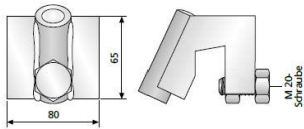

Sheet pile console SWK 2000 Accessories

Sheet pile bracket holder
(screwable)

Sheet pile bracket holder
(weldable)

Spacer 55 concrete cover
(recoverable)

Removal tool for spacer can be rented on request.

Sheet pile bracket holder
(clampable)

Sheet pile console SWK 2000 Accessories

Article number	Title of variant	Packaging piece/ metre/ metre by the metre/ bucket/ bag/ bundle/ box/ can	Weight kg/metre	Weight kg/piece	Weight kg/1000 pieces
44201510	SWH BETOMAX® 15, screwable	1 piece		1,66	
44201520	SWH BETOMAX® 15, weldable	1 piece		1,24	
44201550	Spacer for concrete cover 55 mm	1 piece		10,06	
14392020	Exposed concrete plug MKK B20	60 pieces		0,337	
44201530	SWH BETOMAX® 15, clampable	1 piece		1,690	
20430080	Thread protection plug B15, Colour: white	1 piece		0,005	
60526900	Cone EX 26	250 pieces			15,530
63122130	Dist K-22, rough, blanks	Metre	0,210		