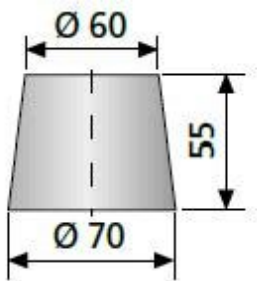

Spacer 55 concrete cover
(recoverable)

Removal tool for spacer can be rented on request.

Sheet pile bracket holder
(clampable)