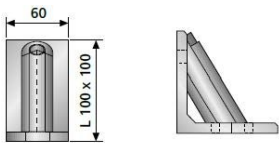

Sheet pile console SWK 2000 Accessories

Sheet pile bracket holder
(screwable)

Sheet pile bracket holder
(weldable)

Spacer 55 concrete cover
(recoverable)

Removal tool for spacer can be rented on request.

Sheet pile bracket holder
(clampable)

Sheet pile console SWK 2000 Accessories

Article number	Title of variant	Packaging piece/ metre/ metre by the metre/ bucket/ bag/ bundle/ box/ can	Weight kg/metre	Weight kg/piece	Weight kg/1000 pieces
44201510	SWH BETOMAX® 15, screwable	1 piece		1,66	
44201520	SWH BETOMAX® 15, weldable	1 piece		1,24	
44201550	Spacer for concrete cover 55 mm	1 piece		10,06	
14392020	Exposed concrete plug MKK B20	60 pieces		0,337	
44201530	SWH BETOMAX® 15, clampable	1 piece		1,690	
20430080	Thread protection plug B15, Colour: white	1 piece		0,005	
60526900	Cone EX 26	250 pieces			15,530
63122130	Dist K-22, rough, blanks	Metre	0,210		