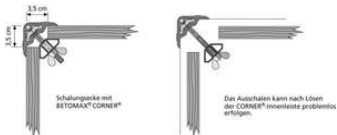

## CORNER®

The universal, stable formwork corner connection.

Reusable formwork corner  
 Stable formwork corner connection for many applications  
 Cover cap prevents concrete penetration  
 Easy to clean plastic

Article number	Title of variant	Packaging piece/ metre/ metre by the metre/ bucket/ bag/ bundle/ box/ can	Weight kg/metre	Weight kg/piece
30606110	CORNER® plastic outside	2 metres	0,872	
30606120	CORNER® plastic inside	2 metres	0,395	
30611000	CORNER® blanks	linear metre	1,265	
30622010	Plastic screw CORNER®	100 pieces		0,011
30622020	Wing nut CORNER® galvanised	100 pieces		0,033
30632000	Cover cap CORNER®	100 pieces		0,006