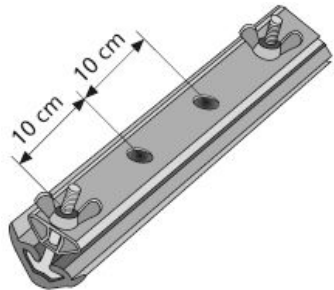

## CORNER®

The universal, stable formwork corner connection.

Reusable formwork corner  
 Stable formwork corner connection for many applications  
 Cover cap prevents concrete penetration  
 Easy to clean plastic

Article number	Title of variant	Packaging piece/ metre/ metre by the metre/ bucket/ bag/ bundle/ box/ can	Weight kg/metre	Weight kg/piece
30606110	CORNER® plastic outside	2 metres	0,872	
30606120	CORNER® plastic inside	2 metres	0,395	
30611000	CORNER® blanks	linear metre	1,265	
30622010	Plastic screw CORNER®	100 pieces		0,011
30622020	Wing nut CORNER® galvanised	100 pieces		0,033
30632000	Cover cap CORNER®	100 pieces		0,006