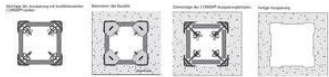

## CORNER®

The universal, stable formwork corner connection.

Reusable formwork corner  
 Stable formwork corner connection for many applications  
 Cover cap prevents concrete penetration  
 Easy to clean plastic

Article number	Title of variant	Packaging piece/ metre/ metre by the metre/ bucket/ bag/ bundle/ box/ can	Weight kg/metre	Weight kg/piece
30606110	CORNER® plastic outside	2 metres	0,872	
30606120	CORNER® plastic inside	2 metres	0,395	
30611000	CORNER® blanks	linear metre	1,265	
30622010	Plastic screw CORNER®	100 pieces		0,011
30622020	Wing nut CORNER® galvanised	100 pieces		0,033
30632000	Cover cap CORNER®	100 pieces		0,006