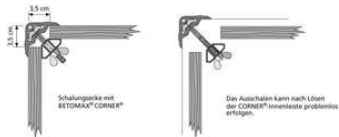

CORNER®

The universal, stable formwork corner connection.

Reusable formwork corner
 Stable formwork corner connection for many applications
 Cover cap prevents concrete penetration
 Easy to clean plastic

Article number	Title of variant	Packaging piece/ metre/ metre by the metre/ bucket/ bag/ bundle/ box/ can	Weight kg/metre	Weight kg/piece
30606110	CORNER® plastic outside	2 metres	0,872	
30606120	CORNER® plastic inside	2 metres	0,395	
30611000	CORNER® blanks	linear metre	1,265	
30622010	Plastic screw CORNER®	100 pieces		0,011
30622020	Wing nut CORNER® galvanised	100 pieces		0,033
30632000	Cover cap CORNER®	100 pieces		0,006