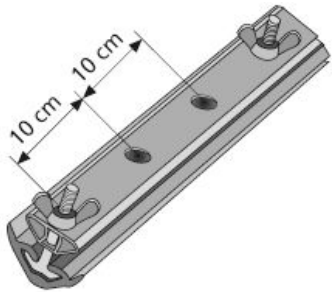

CORNER®

The universal, stable formwork corner connection.

Reusable formwork corner
 Stable formwork corner connection for many applications
 Cover cap prevents concrete penetration
 Easy to clean plastic

Article number	Title of variant	Packaging piece/ metre/ metre by the metre/ bucket/ bag/ bundle/ box/ can	Weight kg/metre	Weight kg/piece
30606110	CORNER® plastic outside	2 metres	0,872	
30606120	CORNER® plastic inside	2 metres	0,395	
30611000	CORNER® blanks	linear metre	1,265	
30622010	Plastic screw CORNER®	100 pieces		0,011
30622020	Wing nut CORNER® galvanised	100 pieces		0,033
30632000	Cover cap CORNER®	100 pieces		0,006