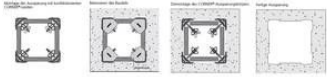

CORNER®

The universal, stable formwork corner connection.

Reusable formwork corner
 Stable formwork corner connection for many applications
 Cover cap prevents concrete penetration
 Easy to clean plastic

Article number	Title of variant	Packaging piece/ metre/ metre by the metre/ bucket/ bag/ bundle/ box/ can	Weight kg/metre	Weight kg/piece
30606110	CORNER® plastic outside	2 metres	0,872	
30606120	CORNER® plastic inside	2 metres	0,395	
30611000	CORNER® blanks	linear metre	1,265	
30622010	Plastic screw CORNER®	100 pieces		0,011
30622020	Wing nut CORNER® galvanised	100 pieces		0,033
30632000	Cover cap CORNER®	100 pieces		0,006