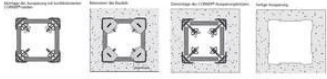

CORNER®

The universal, stable formwork corner connection.

Reusable formwork corner
 Stable formwork corner connection for many applications
 Cover cap prevents concrete penetration
 Easy to clean plastic

Article number	Title of variant	Packaging piece/ metre/ metre by the metre/ bucket/ bag/ bundle/ box/ can	Weight kg/metre	Weight kg/piece
30606110	CORNER® plastic outside	2 metres	0,872	
30606120	CORNER® plastic inside	2 metres	0,395	
30611000	CORNER® blanks	linear metre	1,265	
30622010	Plastic screw CORNER®	100 pieces		0,011
30622020	Wing nut CORNER® galvanised	100 pieces		0,033
30632000	Cover cap CORNER®	100 pieces		0,006