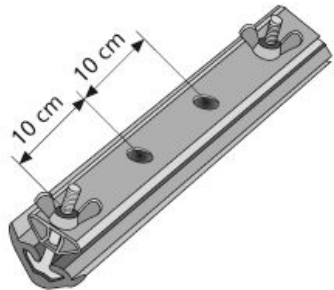

CORNER®

The universal, stable formwork corner connection.

Reusable formwork corner
 Stable formwork corner connection for many applications
 Cover cap prevents concrete penetration
 Easy to clean plastic

Article number	Title of variant	Packaging piece/ metre/ metre by the metre/ bucket/ bag/ bundle/ box/ can	Weight kg/metre	Weight kg/piece
30606110	CORNER® plastic outside	2 metres	0,872	
30606120	CORNER® plastic inside	2 metres	0,395	
30611000	CORNER® blanks	linear metre	1,265	
30622010	Plastic screw CORNER®	100 pieces		0,011
30622020	Wing nut CORNER® galvanised	100 pieces		0,033
30632000	Cover cap CORNER®	100 pieces		0,006