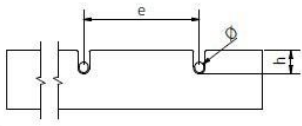

## Board comb

Fastening on site, e.g. with metal screws.

Article number	Title of variant	Length mm	Packaging piece/ metre/ metre by the metre/ bucket/ bag/ bundle/ box/ can	Weight kg/piece
30795016	Board comb	120	1 piece	0,800