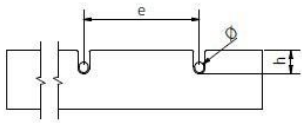

## Board comb

Fastening on site, e.g. with metal screws.

Article number	Title of variant	Length mm	Packaging piece/ metre/ metre by the metre/ bucket/ bag/ bundle/ box/ can	Weight kg/piece
30795016	Board comb	120	1 piece	0,800