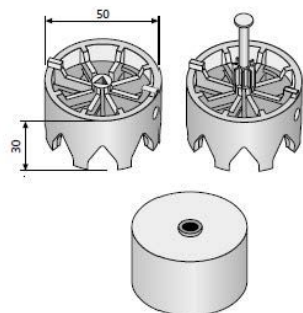

CENTER - FB formwork stop

For adjusting the formwork on the underlying component.

Article number	Title of variant	Packaging piece/ metre/ metre by the metre/ bucket/ bag/ bundle/ box/ can	Weight kg/piece
37305000	CENTER	250 pieces	2,215
37305010	CENTER with nail	100 pieces	11
61001199	FB formwork stop	50 pieces	23
61001198	Head bolt 80 mm	100 pieces	0,500