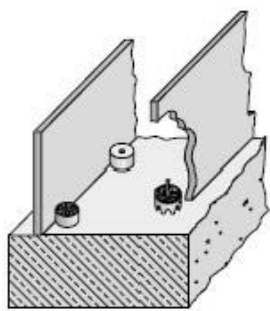

CENTER - FB formwork stop

For adjusting the formwork on the underlying component.

Article number	Title of variant	Packaging piece/ metre/ metre by the metre/ bucket/ bag/ bundle/ box/ can	Weight kg/piece
37305000	CENTER	250 pieces	2,215
37305010	CENTER with nail	100 pieces	11
61001199	FB formwork stop	50 pieces	23
61001198	Head bolt 80 mm	100 pieces	0,500