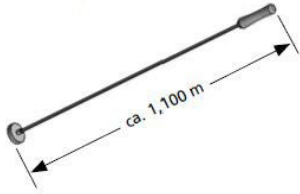

Wirefix

Due to its light, stable construction, the magnetic lifter is a conductive and back-friendly aid for picking up wire pins, binding wire remnants as well as for finding metallic parts from the formwork.

| Article number | Title of variant | Packaging piece/ metre/ metre by the metre/ bucket/ bag/ bundle/ box/ can | Weight kg/piece |
|----------------|-------------------------------|---|-----------------|
| 94143020 | Wire fix incl. magnet Ø 63 mm | 1 piece | 0,640 |
| 94143022 | Magnet Ø 32 mm for Drahtfix | 1 piece | 0,047 |
| 94143024 | Drahtfix adapter M 8 to M 6 | 1 piece | 0,012 |