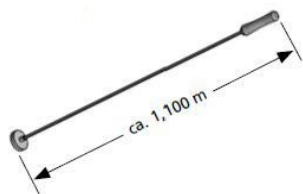

## Wirefix

Due to its light, stable construction, the magnetic lifter is a conductive and back-friendly aid for picking up wire pins, binding wire remnants as well as for finding metallic parts from the formwork.

Article number	Title of variant	Packaging piece/ metre/ metre by the metre/ bucket/ bag/ bundle/ box/ can	Weight kg/piece
94143020	Wire fix incl. magnet Ø 63 mm	1 piece	0,640
94143022	Magnet Ø 32 mm for Drahtfix	1 piece	0,047
94143024	Drahtfix adapter M 8 to M 6	1 piece	0,012